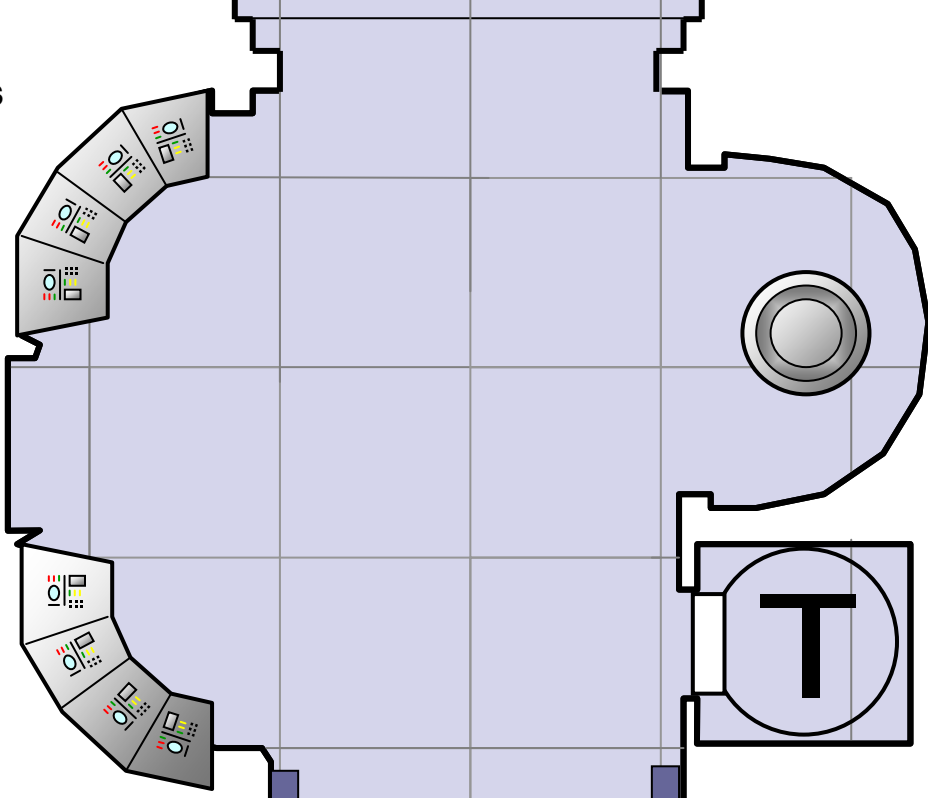

**Imperator-Class
Star Destroyer
Bridge**

**Executor-Class
Command Ship**
Bridge
at the Battle of Hoth