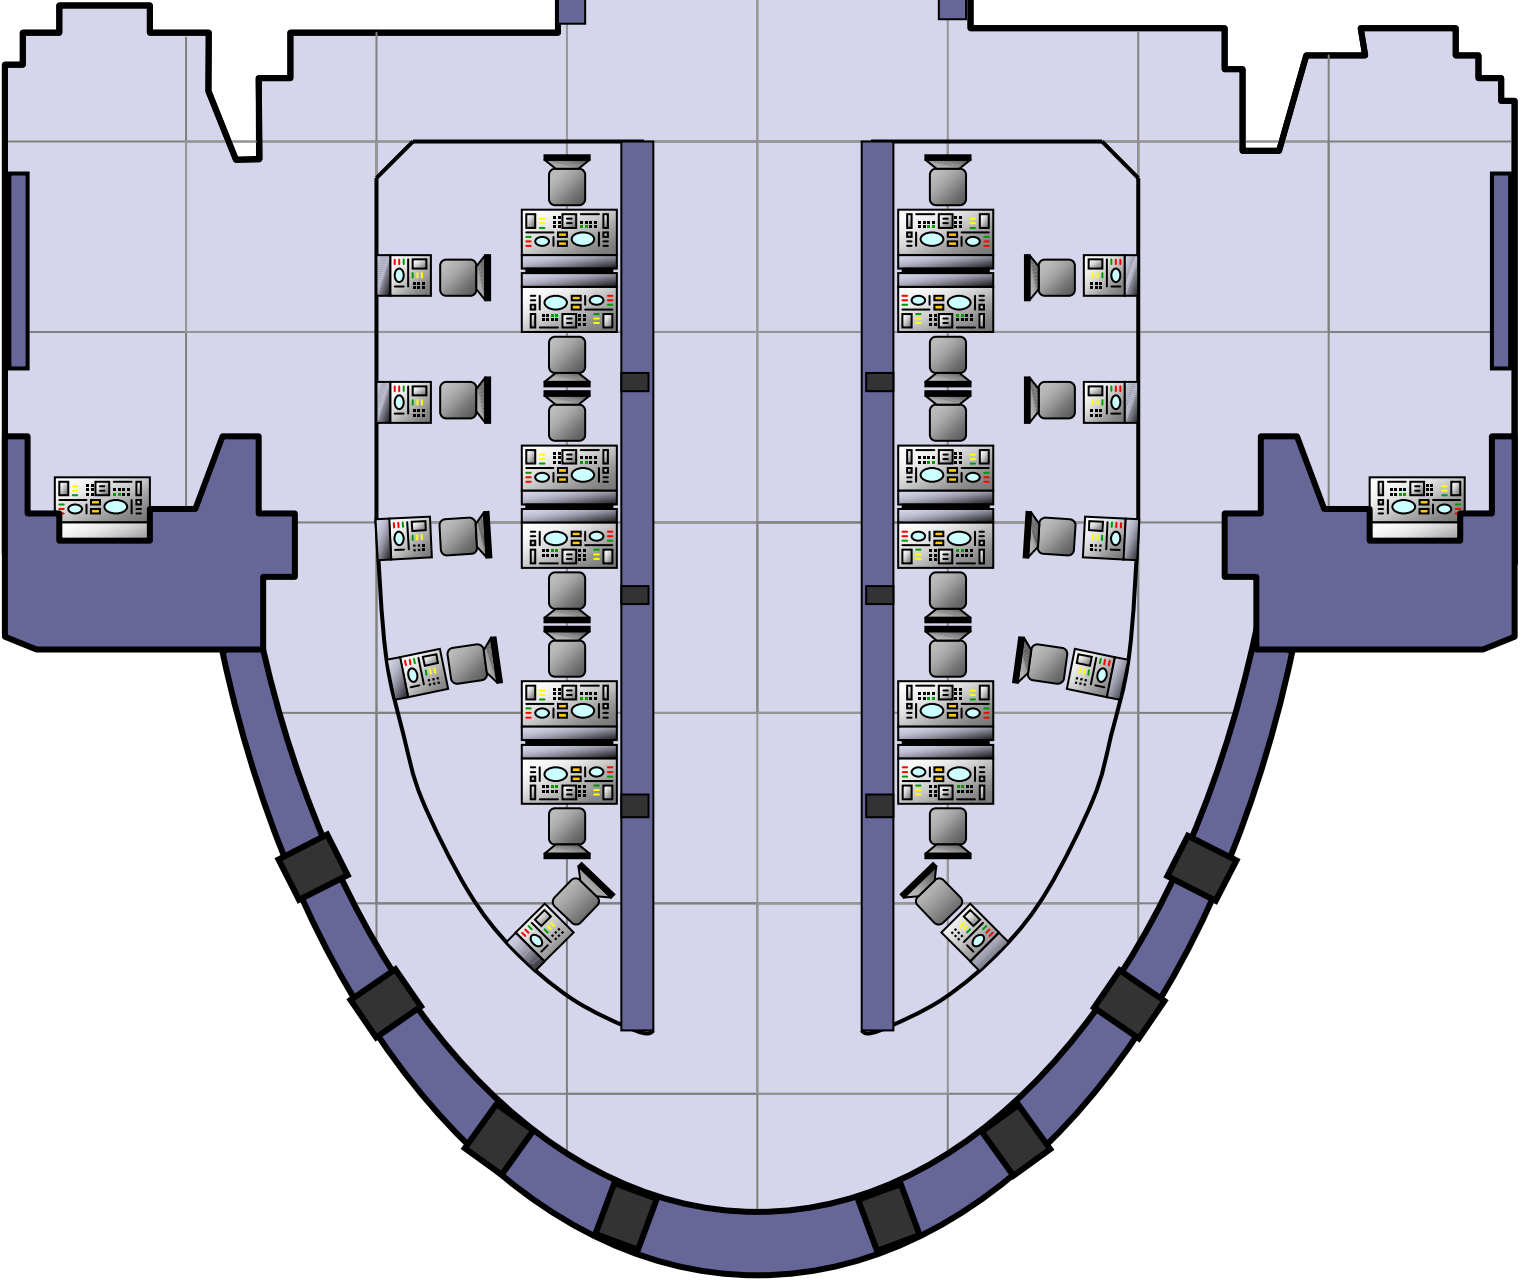

**Imperator-Class
Star Destroyer
Bridge**

**Executor-Class
Command Ship**
Bridge
at the Battle of Hoth